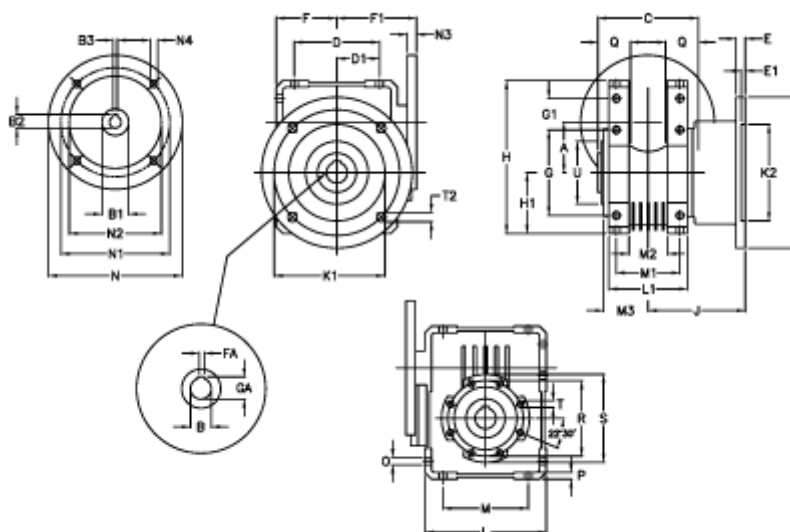

Article number: 392207503043636

Description: Worm Gear with Torque Limiter
W75 L2-UF-30-P90B14

Measures

A = 75.00	E = 12	H = 220.5	M = 126	N4 = 8,5	U = 90
B = 30	E1 = 5	H1 = 87.0	M1 = 82	O = 10.5	
B1 E7 = 24	F = 87	J = 111.0	M2 = 44	P = 9	
B2 = 27.3	F1 = 112	K = 200	M3 = 59	Q = 40	
B3 H9 = 8	FA = 8	K1 = 165	N = 140	R = 110	
C = 127	G = 126	K2 = 130	N1 = 115	S = 125	
D = 109.5	G1 = 46.5	L = 174	N2 = 95	T = M8x14	
D1 = 46.5	GA = 33.3	L1 = 104	N3 = 7.5	T2 = 12.5	